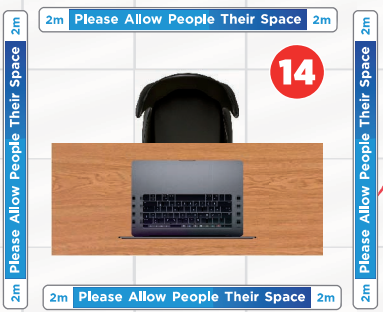

2m Please Allow People Their Space 2m