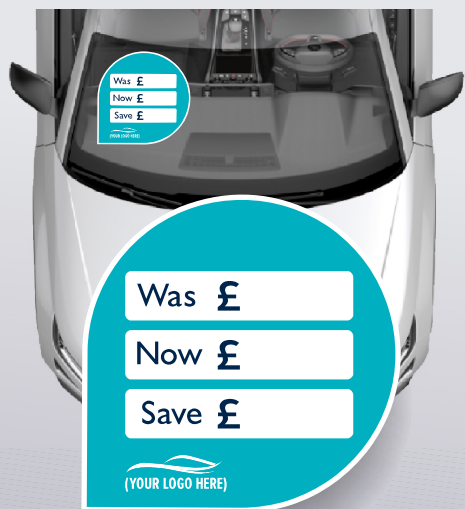

▼ DESIGN TWO

500mm x 500mm